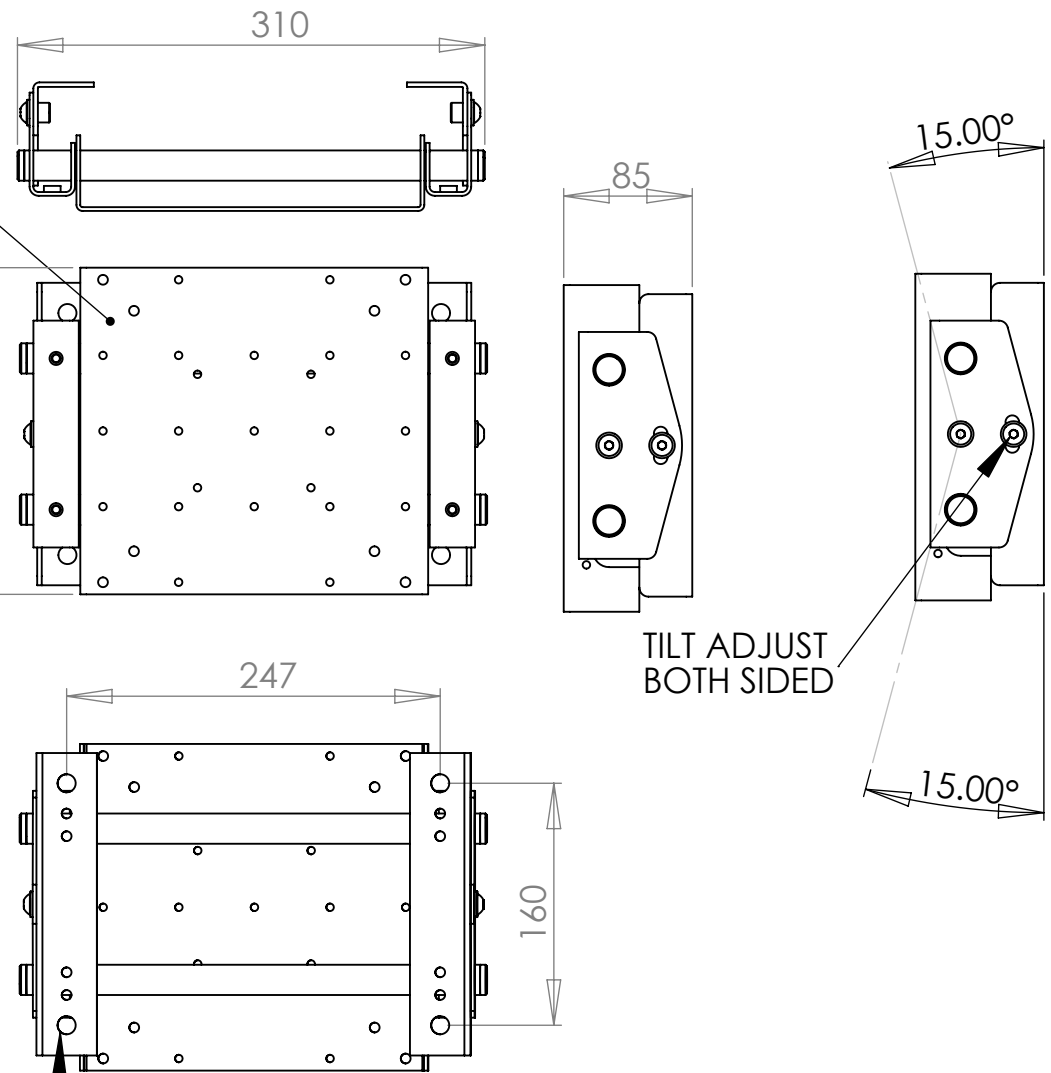

MAX LOAD 75kg

VESA 75x75, 100x100, 100x200, 200x100 & 200x200 & CLARITY MOUNTINGS

WALL OR STAND MOUNT MOUNT PLATE

VESA PLATE MOUNT TO SCREEN

USE THESE TWO SCREWS TO LOCK VESA PLATE ONTO THE MOUNT

4No \varnothing 11.0 HOLES FOR WALL MOUNTING

DEBUR AND BREAK SHARP EDGES		Mode-AL .co.uk UNIT 4 ANAMAX IND. PARK, OXFORD ROAD, TATLING END, BUCKS SL9 7BB TEL +44 (0)1753 880824
MATERIAL: N/A		
FINISH: POWDERCOAT BLACK		TITLE: HEAVY DUTY VESA TILT MOUNT
UNLESS OTHERWISE SPECIFIED: DIMENSIONS ARE IN MILLIMETERS		DWG NO. MA-0EM-08
TOLERANCES: LINEAR: X. ±1.0mm X.X ±0.25 mm X.XX ±0.10 mm ANGULAR: X.XX ±0.1°		REV A
SCALE: 1:10, NTS	SHEET 1 OF 1	A4