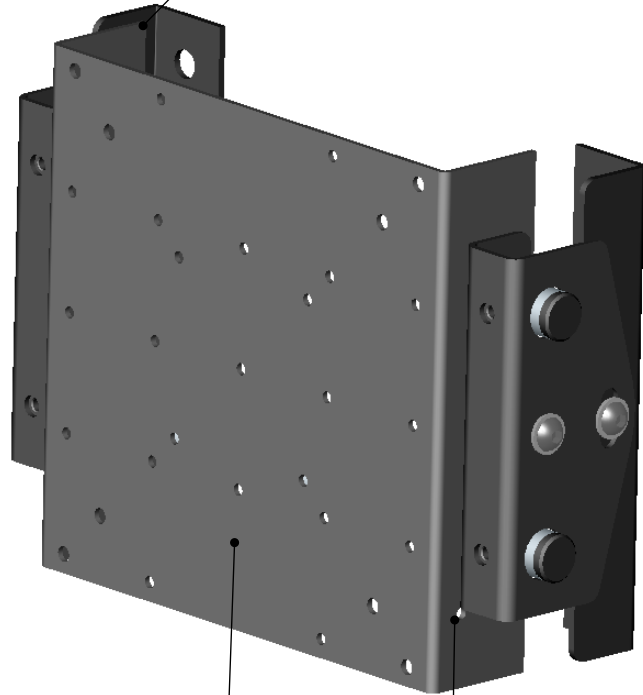

MAX LOAD 75kg

VESA 75x75, 100x100, 100x200, 200x100 & 200x200 & CLARITY MOUNTINGS

WALL OR STAND MOUNT MOUNT PLATE

VESA PLATE MOUNT TO SCREEN

USE THESE TWO SCREWS TO LOCK VESA PLATE ONTO THE MOUNT

4No \varnothing 11.0 HOLES FOR WALL MOUNTING

DEBUR AND BREAK SHARP EDGES		Mode-AL .co.uk UNIT 4 ANAMAX IND. PARK, OXFORD ROAD, TATLING END, BUCKS SL9 7BB TEL +44 (0)1753 880824
MATERIAL: N/A		
FINISH: POWDERCOAT BLACK		TITLE: HEAVY DUTY VESA TILT MOUNT
UNLESS OTHERWISE SPECIFIED: DIMENSIONS ARE IN MILLIMETERS		DWG NO. MA-0EM-08
TOLERANCES: LINEAR: X. ±1.0mm X.X ±0.25 mm X.XX ±0.10 mm ANGULAR: X.XX ±0.1°		REV A
SCALE: 1:10, NTS	SHEET 1 OF 1	A4